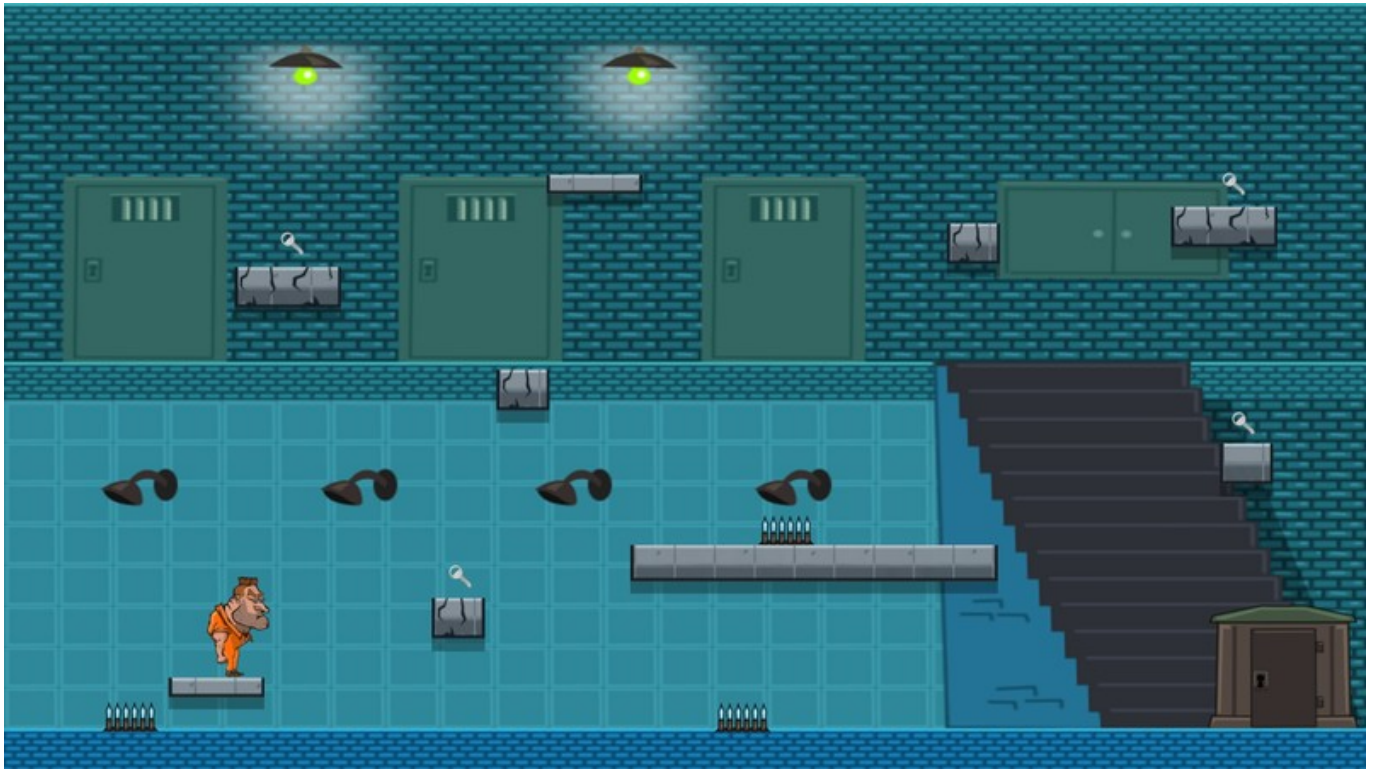

**Memory:** 4 GB RAM

**Graphics:** NVIDIA GT 430 or better/ AMD ATI 5550 or better

**DirectX:** Version 11

**Storage:** 30 MB available space

English,French,Italian,German,Russian

---

[Hide and Seek - Headphones \[key\]](#)